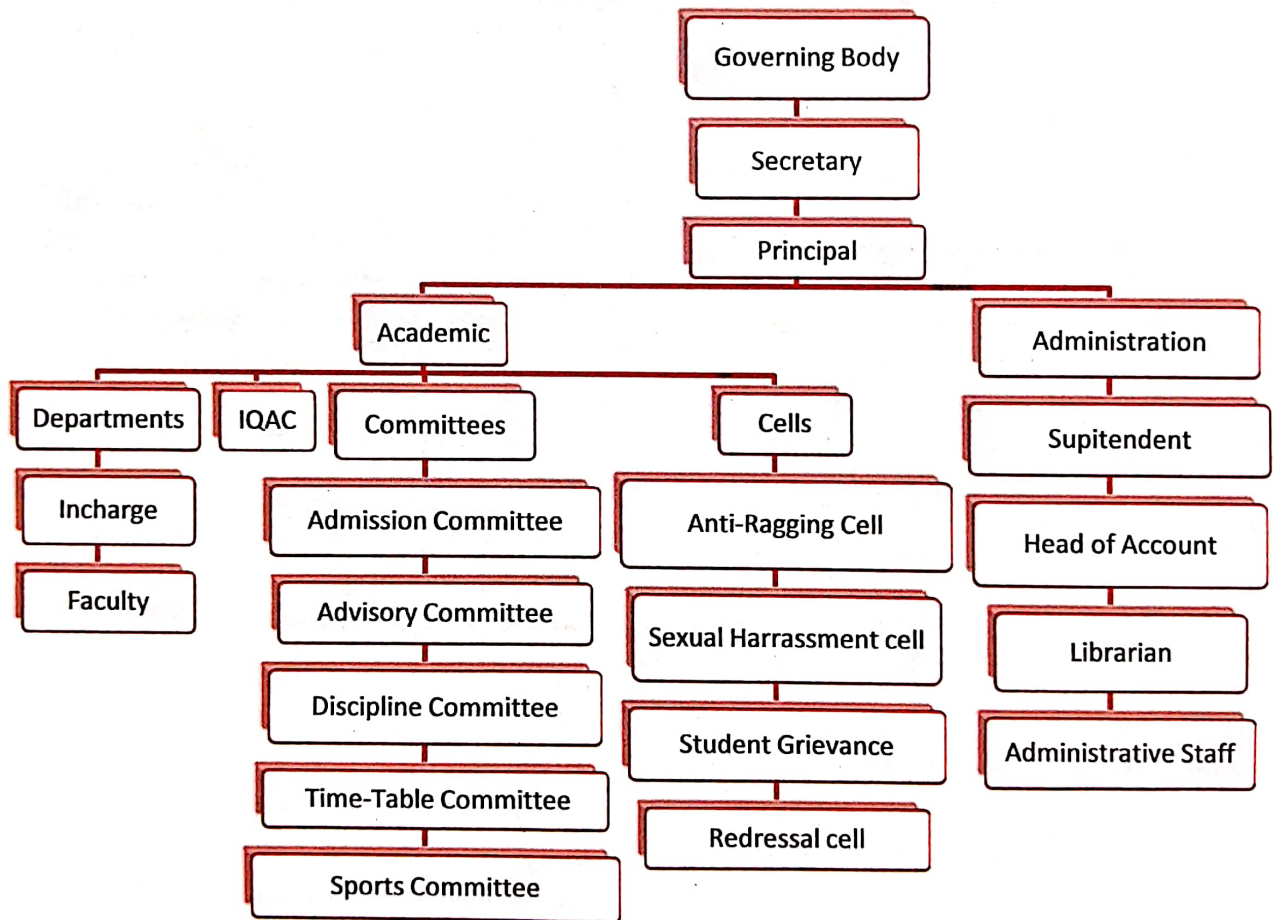

ISMAIL NATIONAL MAHILA PG COLLEGE, MEERUT

(Affiliated with C.C.S. University, Meerut)

NAAC Accredited 'A' Grade College

Board of Management

Kate
Principal
Ismail National Mahila (P.G.) College
Meerut